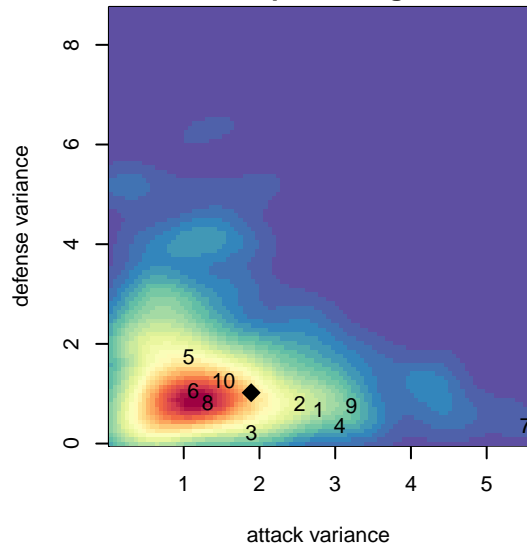

OFA Azul G04

, OR
G04 total strength=1111
attack=3.53 defense=2.45
fall league = PTT G04 Div 1 Red

alt names used:
OFA 04G Azul

Venues played:
2017 PTT G04 Division 1 Red

**attack and defense variance (black dot)
relative to other teams
and top 10 in region**

**attack and defense rating
relative to others at age
and all opponents in last 13 months**

Performance relative to 13 month average

Performance relative to 13 month average

date	home		away		venue	pred.home	pred.away
2017-10-28	OFA Azul G04	5	Oregon Trail SC Fury G04	1	2017 PTT G04 Division 1 Red	1.85	2.20
2017-10-22	OFA Azul G04	1	ETFC Akers Red G04	3	2017 PTT G04 Division 1 Red	0.76	2.10
2017-10-15	ETFC Akers Red G04	1	OFA Azul G04	1	2017 PTT G04 Division 1 Red	2.10	0.76
2017-10-14	WAFC Lightning G04	3	OFA Azul G04	2	2017 PTT G04 Division 1 Red	2.57	0.93
2017-10-08	Crossfire OR LOSC Blue I G04	1	OFA Azul G04	0	2017 PTT G04 Division 1 Red	1.03	1.60
2017-10-08	Crossfire OR LOSC Blue I G04	1	OFA Azul G04	1	2017 PTT G04 Division 1 Red	1.03	1.60
2017-10-07	THUSC Selenium Green G04	1	OFA Azul G04	0	2017 PTT G04 Division 1 Red	1.17	1.35
2017-10-01	OFA Azul G04	0	WAFC Lightning G04	2	2017 PTT G04 Division 1 Red	0.93	2.57
2017-09-30	OFA Azul G04	0	FC Salmon Creek Nemesis White G04	2	2017 PTT G04 Division 1 Red	0.41	2.46
2017-09-09	Washington Timbers White 1 G04	4	OFA Azul G04	1	2017 PTT G04 Division 1 Red	1.77	0.82