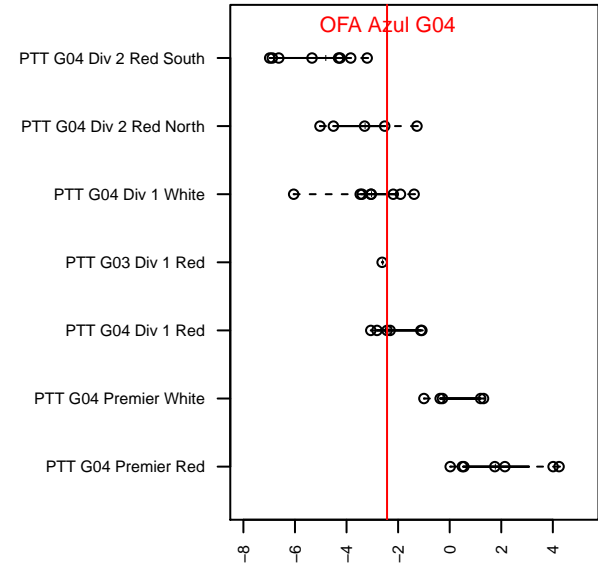

OFA Azul G04

, OR
G04 total strength=1111
attack=3.53 defense=2.45
fall league = PTT G04 Div 1 Red

alt names used:
OFA 04G Azul

Venues played:
2017 PTT G04 Division 1 Red

**attack and defense variance (black dot)
relative to other teams
and top 10 in region**

**attack and defense rating
relative to others at age
and all opponents in last 13 months**

Performance relative to 13 month average

Performance relative to 13 month average

date	home		away		venue	pred.home	pred.away
2017-10-28	OFA Azul G04	5	Oregon Trail SC Fury G04	1	2017 PTT G04 Division 1 Red	1.85	2.20
2017-10-22	OFA Azul G04	1	ETFC Akers Red G04	3	2017 PTT G04 Division 1 Red	0.76	2.10
2017-10-15	ETFC Akers Red G04	1	OFA Azul G04	1	2017 PTT G04 Division 1 Red	2.10	0.76
2017-10-14	WAFC Lightning G04	3	OFA Azul G04	2	2017 PTT G04 Division 1 Red	2.57	0.93
2017-10-08	Crossfire OR LOSC Blue I G04	1	OFA Azul G04	0	2017 PTT G04 Division 1 Red	1.03	1.60
2017-10-08	Crossfire OR LOSC Blue I G04	1	OFA Azul G04	1	2017 PTT G04 Division 1 Red	1.03	1.60
2017-10-07	THUSC Selenium Green G04	1	OFA Azul G04	0	2017 PTT G04 Division 1 Red	1.17	1.35
2017-10-01	OFA Azul G04	0	WAFC Lightning G04	2	2017 PTT G04 Division 1 Red	0.93	2.57
2017-09-30	OFA Azul G04	0	FC Salmon Creek Nemesis White G04	2	2017 PTT G04 Division 1 Red	0.41	2.46
2017-09-09	Washington Timbers White 1 G04	4	OFA Azul G04	1	2017 PTT G04 Division 1 Red	1.77	0.82