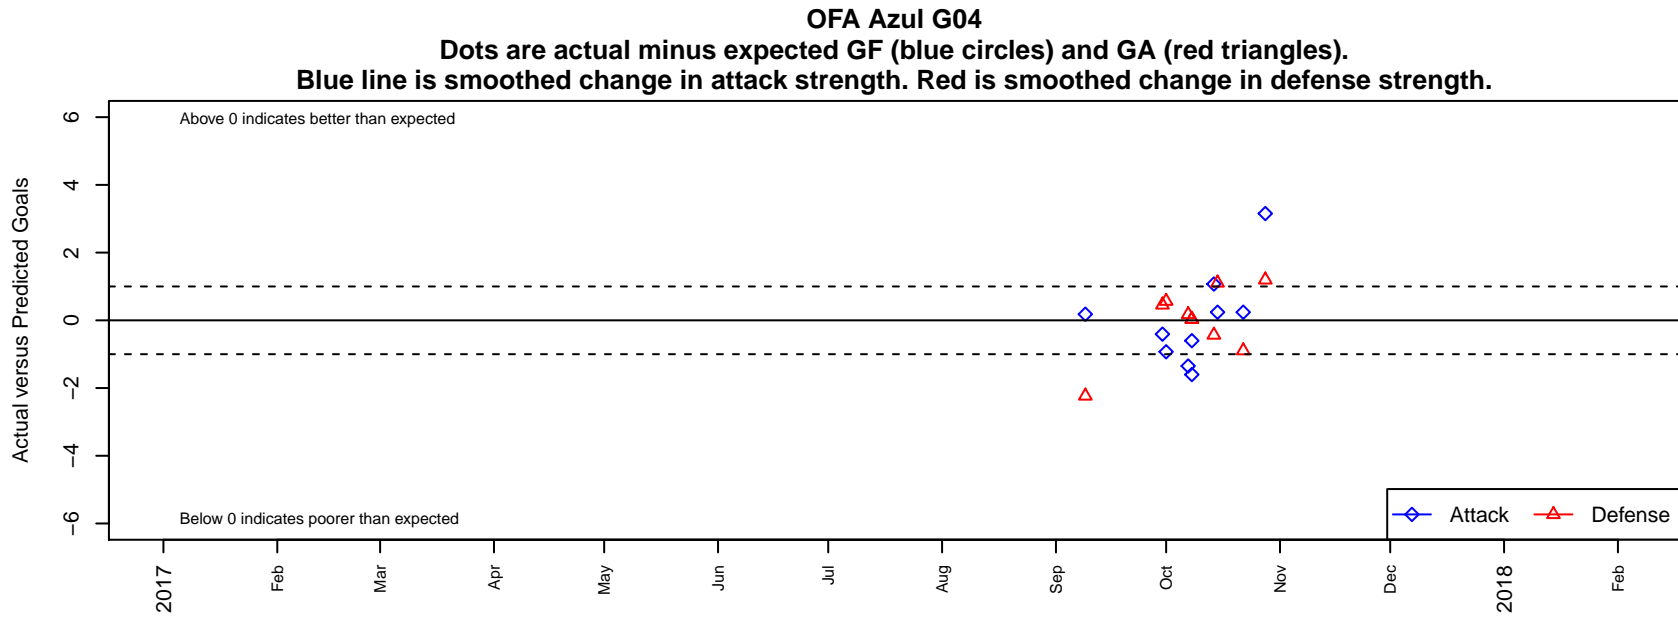

OFA Azul G04

, OR
G04 total strength=1111
attack=3.53 defense=2.45
fall league = PTT G04 Div 1 Red

alt names used:
OFA 04G Azul

Venues played:
2017 PTT G04 Division 1 Red

**attack and defense variance (black dot)
relative to other teams
and top 10 in region**

**attack and defense rating
relative to others at age
and all opponents in last 13 months**

Performance relative to 13 month average

Performance relative to 13 month average

date	home		away		venue	pred.home	pred.away
2017-10-28	OFA Azul G04	5	Oregon Trail SC Fury G04	1	2017 PTT G04 Division 1 Red	1.85	2.20
2017-10-22	OFA Azul G04	1	ETFC Akers Red G04	3	2017 PTT G04 Division 1 Red	0.76	2.10
2017-10-15	ETFC Akers Red G04	1	OFA Azul G04	1	2017 PTT G04 Division 1 Red	2.10	0.76
2017-10-14	WAFC Lightning G04	3	OFA Azul G04	2	2017 PTT G04 Division 1 Red	2.57	0.93
2017-10-08	Crossfire OR LOSC Blue I G04	1	OFA Azul G04	0	2017 PTT G04 Division 1 Red	1.03	1.60
2017-10-08	Crossfire OR LOSC Blue I G04	1	OFA Azul G04	1	2017 PTT G04 Division 1 Red	1.03	1.60
2017-10-07	THUSC Selenium Green G04	1	OFA Azul G04	0	2017 PTT G04 Division 1 Red	1.17	1.35
2017-10-01	OFA Azul G04	0	WAFC Lightning G04	2	2017 PTT G04 Division 1 Red	0.93	2.57
2017-09-30	OFA Azul G04	0	FC Salmon Creek Nemesis White G04	2	2017 PTT G04 Division 1 Red	0.41	2.46
2017-09-09	Washington Timbers White 1 G04	4	OFA Azul G04	1	2017 PTT G04 Division 1 Red	1.77	0.82